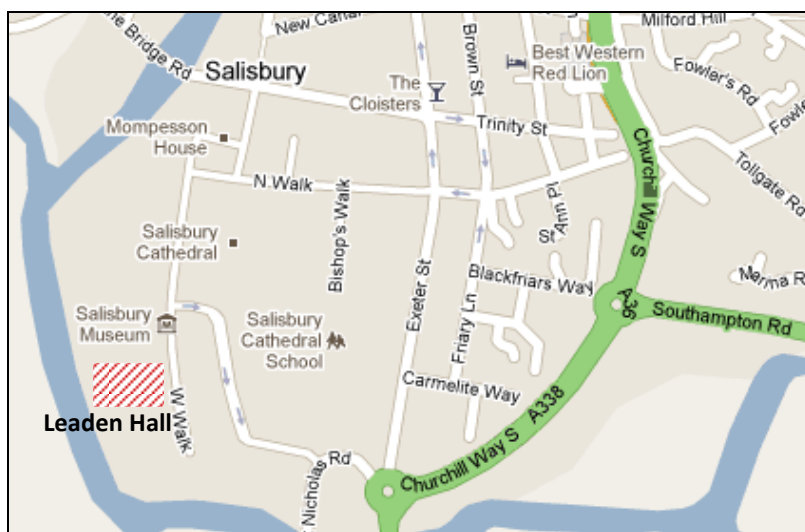

## Directions by Road to Leaden Hall School

### Routes into Salisbury:

### When you reach Salisbury:

- Follow the A36 Churchill Way (City Ring Road) until St Mark's Roundabout.
- Take 2<sup>nd</sup> exit off the roundabout.
- After .7m take 2<sup>nd</sup> exit off College Roundabout onto A338 (Churchill Way).
- After .5 m take 3<sup>rd</sup> exit into Exeter Street.
- Turn left into New Street.
- 1<sup>st</sup> left into the Cathedral Close through the "High Street Gate" and turn right at Close Constable's box. Keep following the one way system right the way round (Do not leave by the Harnham Gate, but turn right, through the car park) until you approach Leaden Hall on your left and park in the front drive.

### Map of Leaden Hall School within The Cathedral Close:

If you would like to find us on Facebook, our address is [facebook.com/leadenhall](https://www.facebook.com/leadenhall) – click the "like" button to have our updates appear in your newsfeed. Our Twitter is also available at [twitter.com/leaden\\_hall](https://www.twitter.com/leaden_hall).